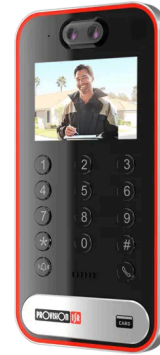

INT-320WIPN

IR Outdoor Intercom Unit With Face Recognition

Designed for outdoor residential setups, the INT-320WIPN is a 2MP Intercom equipped with built-in IR LEDs, microphone, and speaker. Ideal for smaller compounds like offices, private houses, and stores, it seamlessly connects to various TCH7-NVRs. This facilitates direct calling to specific areas within the compound and enables door opening functionality. Ensuring enhanced security, the INT-320WIPN features a card reader for approved personnel entry and supports the Wiegand protocol for communication with access control devices. Going beyond traditional intercoms, it boasts a 3D view capable of detecting and recognizing true faces. This innovative technology allows for independent door opening or triggering alarms based on pre-set face groups, providing an advanced level of security for your property.

MAIN FEATURES

- INT-320WIPN
- Sensor: 1/2.8" CMOS (16:9)
- Resolution: 1920×1080 25/30FPS (2MP)
- Lens: 2.3mm (132°)
- True Day&Night – ICR
- Illumination: 2m IR LED
- Compression: H.265 / H.264 / H.265+ / H.264+ / MJPEG (Substream only)
- 3D Face Detection
- Face Recognition
- True WDR (120dB), BLC, HLC, ROI
- SD Card: Event/Schedule Record (Up to 256GB)
- 2Ch Input + 2Ch Output
- Built-in Microphone and Speaker
- ONVIF: Profile T/S/G
- Water Proof: IP65
- Door Lock Support
- Door Sensor Support
- Open Door Button
- RFID
- Weight: ~600g
- Power: DC12V/~700mA / PoE/~10.5W