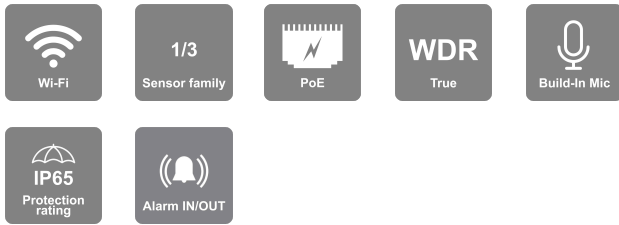

INT-320WIPN

IR Outdoor Intercom Unit With Face Recognition

Designed for outdoor residential setups, the INT-320WIPN is a 2MP Intercom equipped with built-in IR LEDs, microphone, and speaker. Ideal for smaller compounds like offices, private houses, and stores, it seamlessly connects to various TCH7-NVRs. This facilitates direct calling to specific areas within the compound and enables door opening functionality. Ensuring enhanced security, the INT-320WIPN features a card reader for approved personnel entry and supports the Wiegand protocol for communication with access control devices. Going beyond traditional intercoms, it boasts a 3D view capable of detecting and recognizing true faces. This innovative technology allows for independent door opening or triggering alarms based on pre-set face groups, providing an advanced level of security for your property.

MAIN FEATURES

- INT-320WIPN
- Sensor: 1/2.8" CMOS (16:9)
- Resolution: 1920×1080 25/30FPS (2MP)
- Lens: 2.3mm (132°)
- True Day&Night – ICR
- Illumination: 2m IR LED
- Compression: H.265 / H.264 / H.265+ / H.264+ / MJPEG (Substream only)
- 3D Face Detection
- Face Recognition
- True WDR (120dB), BLC, HLC, ROI
- SD Card: Event/Schedule Record (Up to 256GB)
- 2Ch Input + 2Ch Output
- Built-in Microphone and Speaker
- ONVIF: Profile T/S/G
- Water Proof: IP65
- Door Lock Support
- Door Sensor Support
- Open Door Button
- RFID
- Weight: ~600g
- Power: DC12V/~700mA / PoE/~10.5W