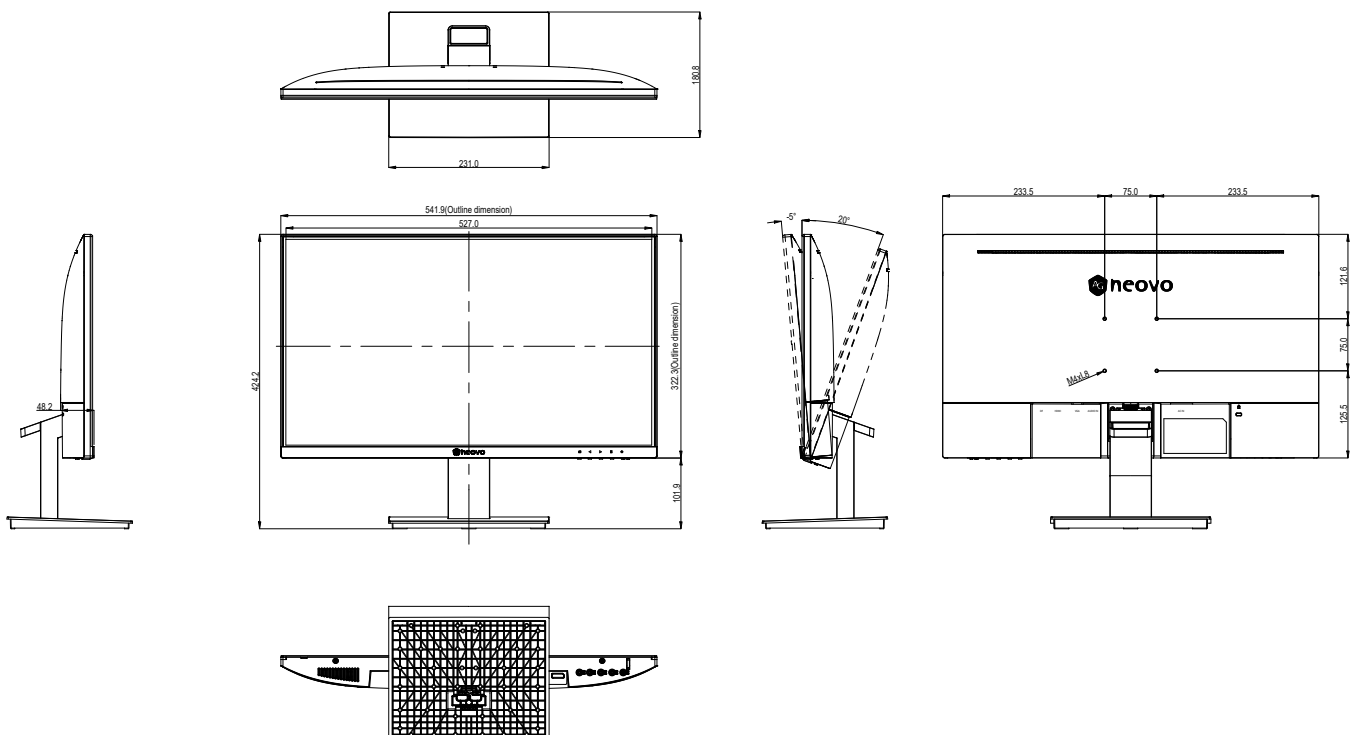

TECHNICAL DRAWING