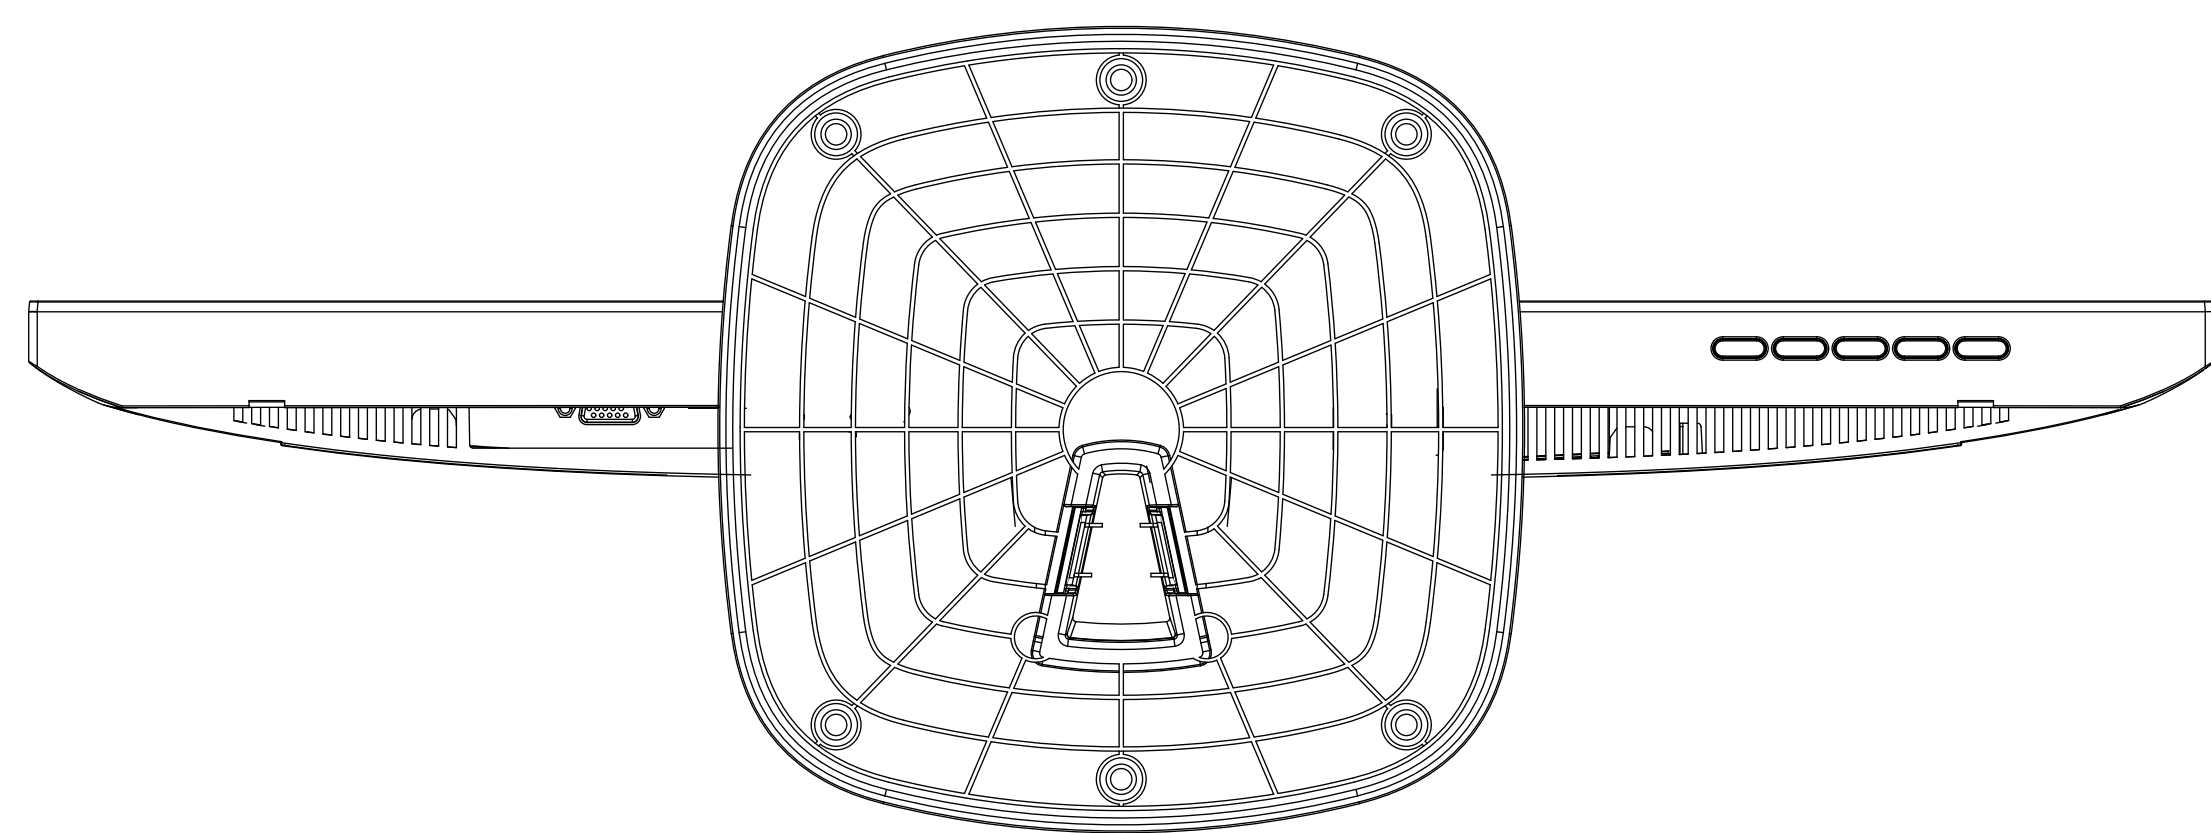

SC-2702
 Net weight : 4.5kg (with Stand)
 4.1kg (w/o Stand)

SPECIFICATIONS SUBJECT TO CHANGE WITHOUT NOTICE.

 www.agneovo.com	Model Name:	
	SC-2702	
<small>THIS DRAWING ON THIS PRINT AND INFORMATION BELONG WITH AG Neovo. ANY REPRODUCTION IN PART OR WHOLE WITHOUT WRITTEN PERMISSION OF AG Neovo IS PROHIBITED.</small>		<small>P/C:SC2720</small> <small>SCALE 1:1 UNITS mm V.1.01</small>