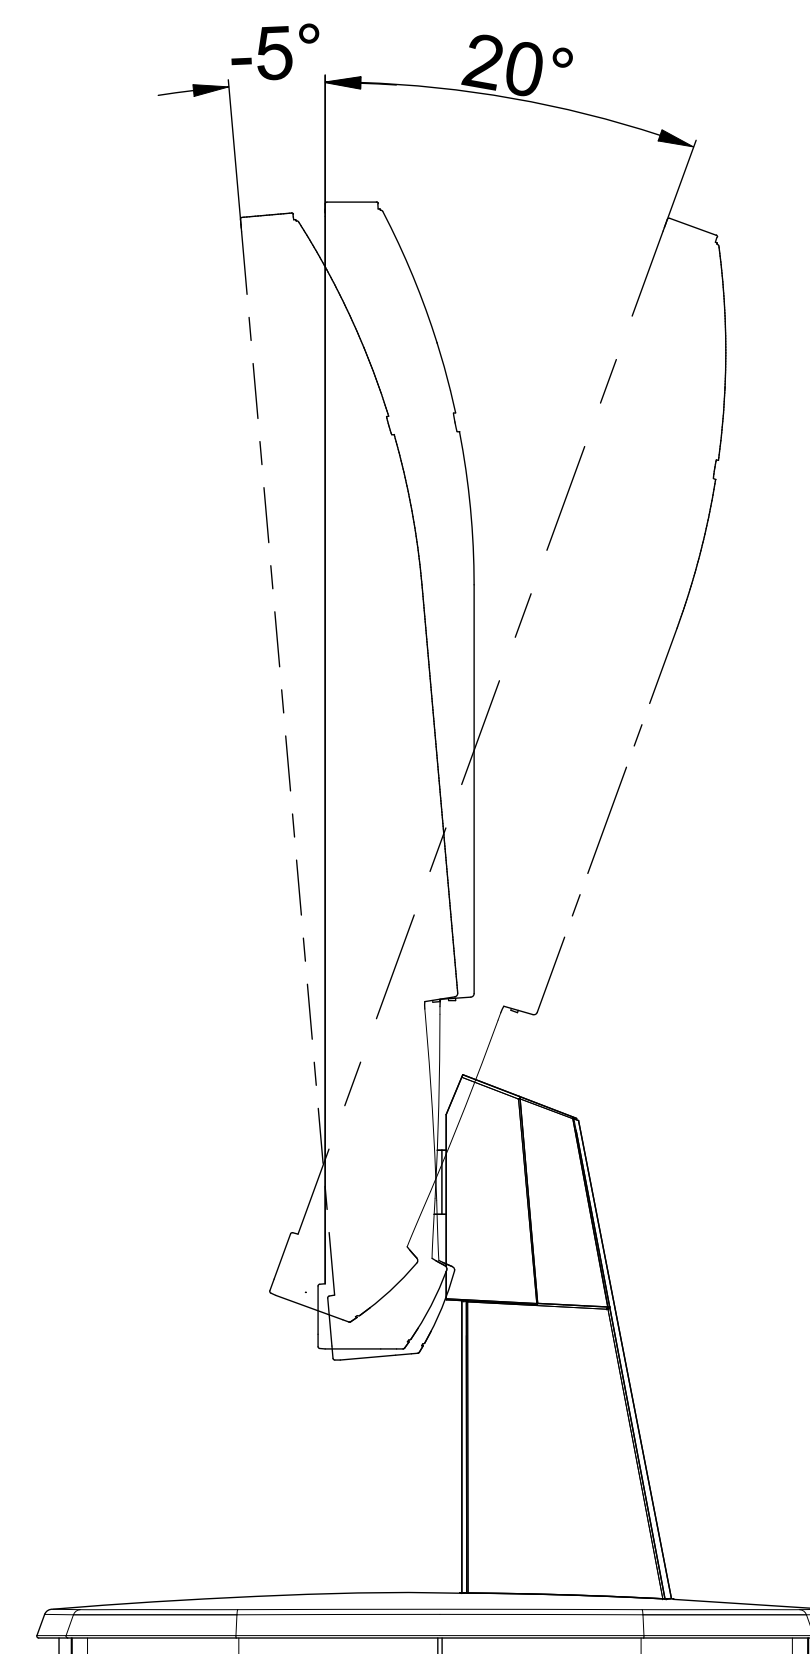

SC-2702
 Net weight : 4.5kg (with Stand)
 4.1kg (w/o Stand)

SPECIFICATIONS SUBJECT TO CHANGE WITHOUT NOTICE.

 www.agneovo.com	Model Name:	
	SC-2702	
<small>THIS DRAWING ON THIS PRINT AND INFORMATION BELONG WITH AG Neovo. ANY REPRODUCTION IN PART OR WHOLE WITHOUT WRITTEN PERMISSION OF AG Neovo IS PROHIBITED.</small>		<small>P/C:SC2720</small> <small>SCALE 1:1 UNITS mm V.1.01</small>