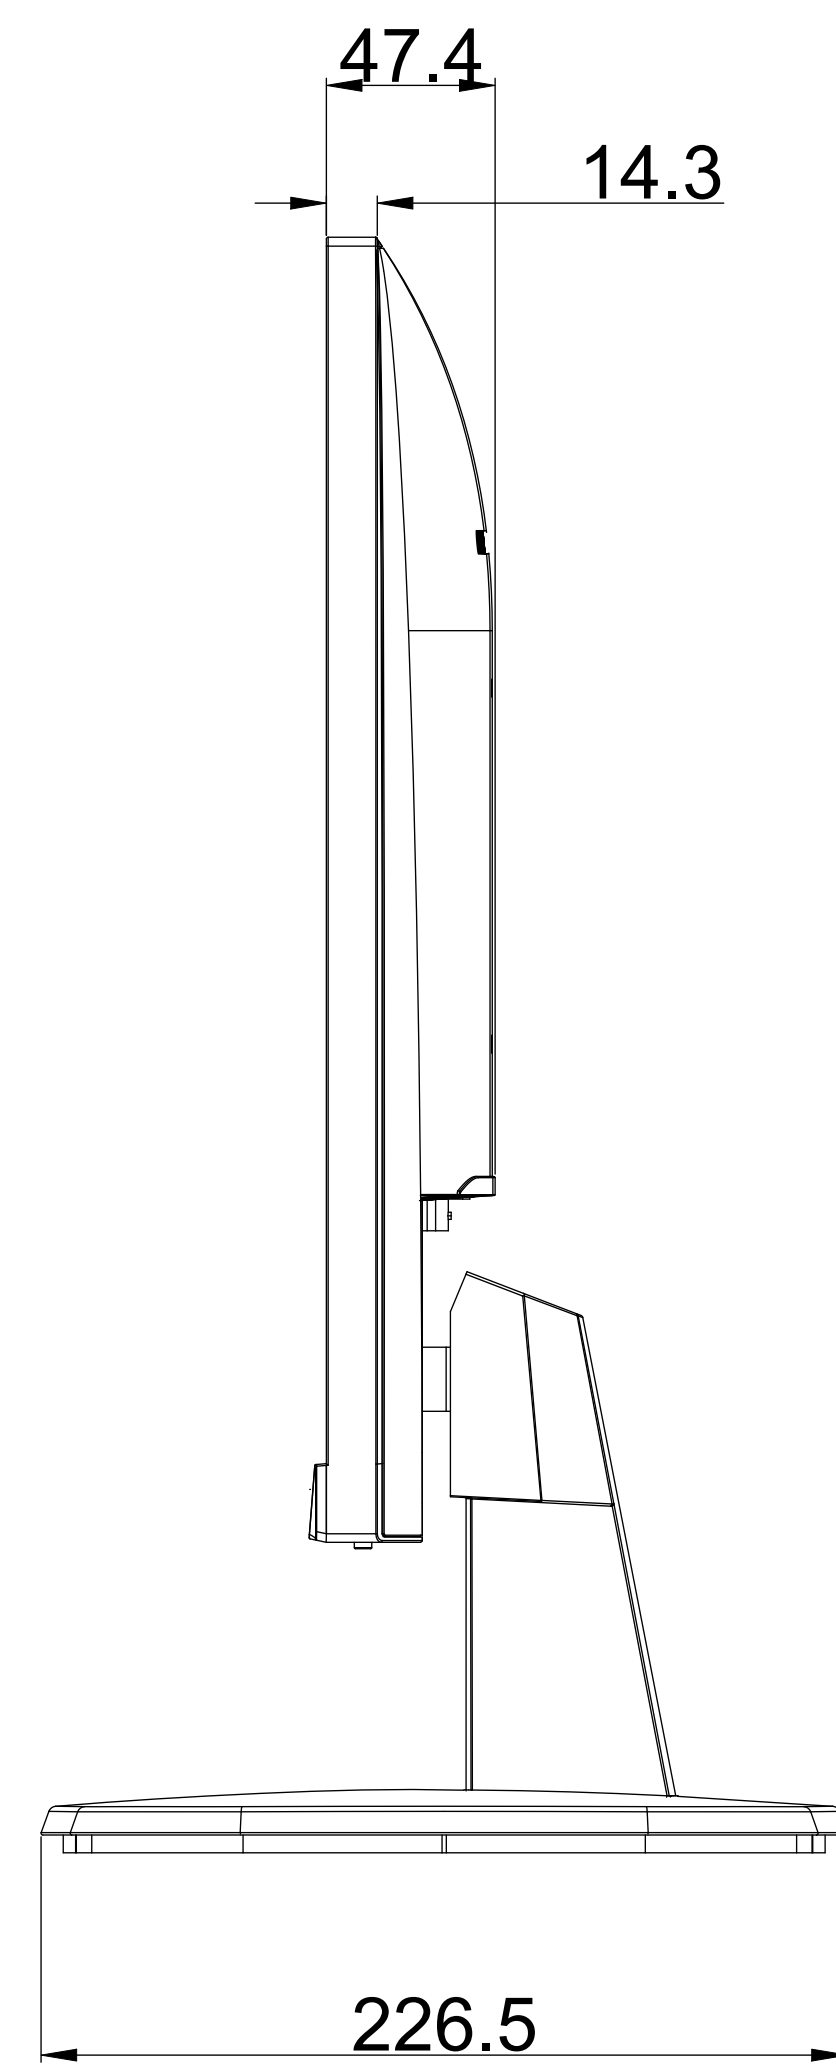

SC-2702
 Net weight : 4.5kg (with Stand)
 4.1kg (w/o Stand)

SPECIFICATIONS SUBJECT TO CHANGE WITHOUT NOTICE.

 www.agneovo.com	Model Name:	
	SC-2702	
<small>THIS DRAWING ON THIS PRINT AND INFORMATION BELONG WITH AG Neovo. ANY REPRODUCTION IN PART OR WHOLE WITHOUT WRITTEN PERMISSION OF AG Neovo IS PROHIBITED.</small>		<small>P/C:SC2720</small> <small>SCALE 1:1 UNITS mm V.1.01</small>