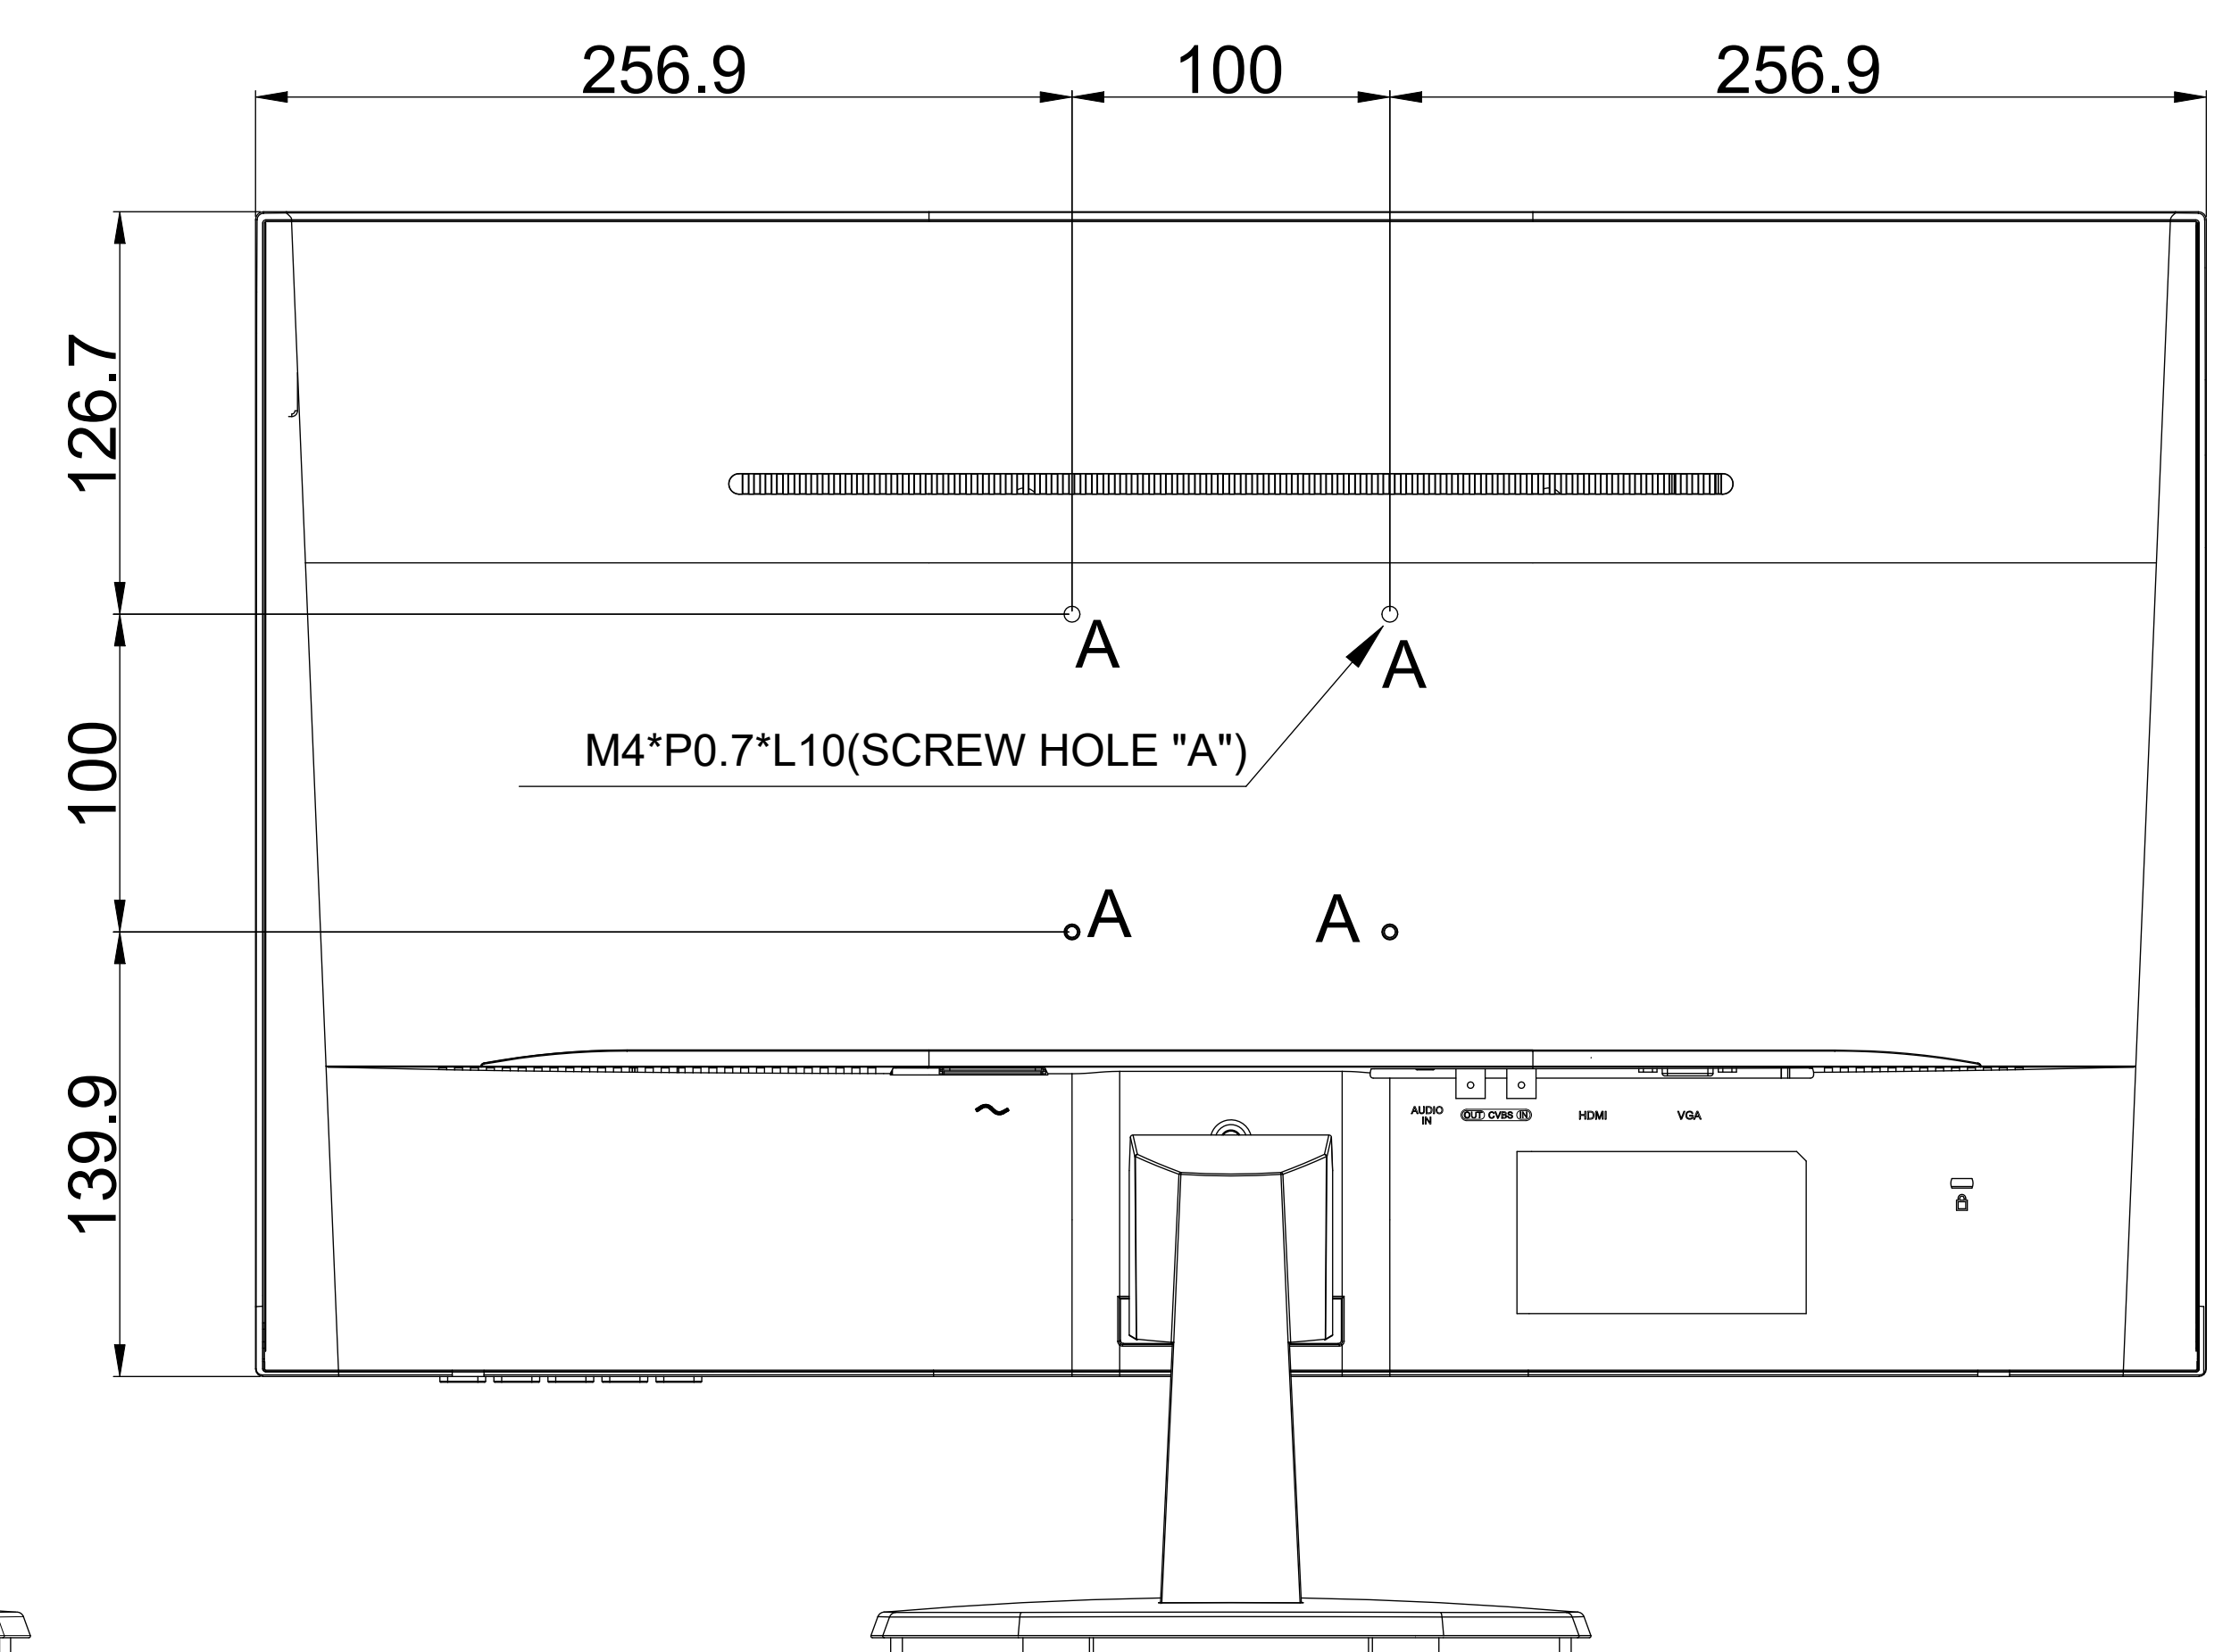

SC-2702
 Net weight : 4.5kg (with Stand)
 4.1kg (w/o Stand)

SPECIFICATIONS SUBJECT TO CHANGE WITHOUT NOTICE.

 www.agneovo.com	Model Name:	
	SC-2702	
<small>THIS DRAWING ON THIS PRINT AND INFORMATION BELONG WITH AG Neovo. ANY REPRODUCTION IN PART OR WHOLE WITHOUT WRITTEN PERMISSION OF AG Neovo IS PROHIBITED.</small>		<small>P/C:SC2720</small> <small>SCALE 1:1 UNITS mm V.1.01</small>