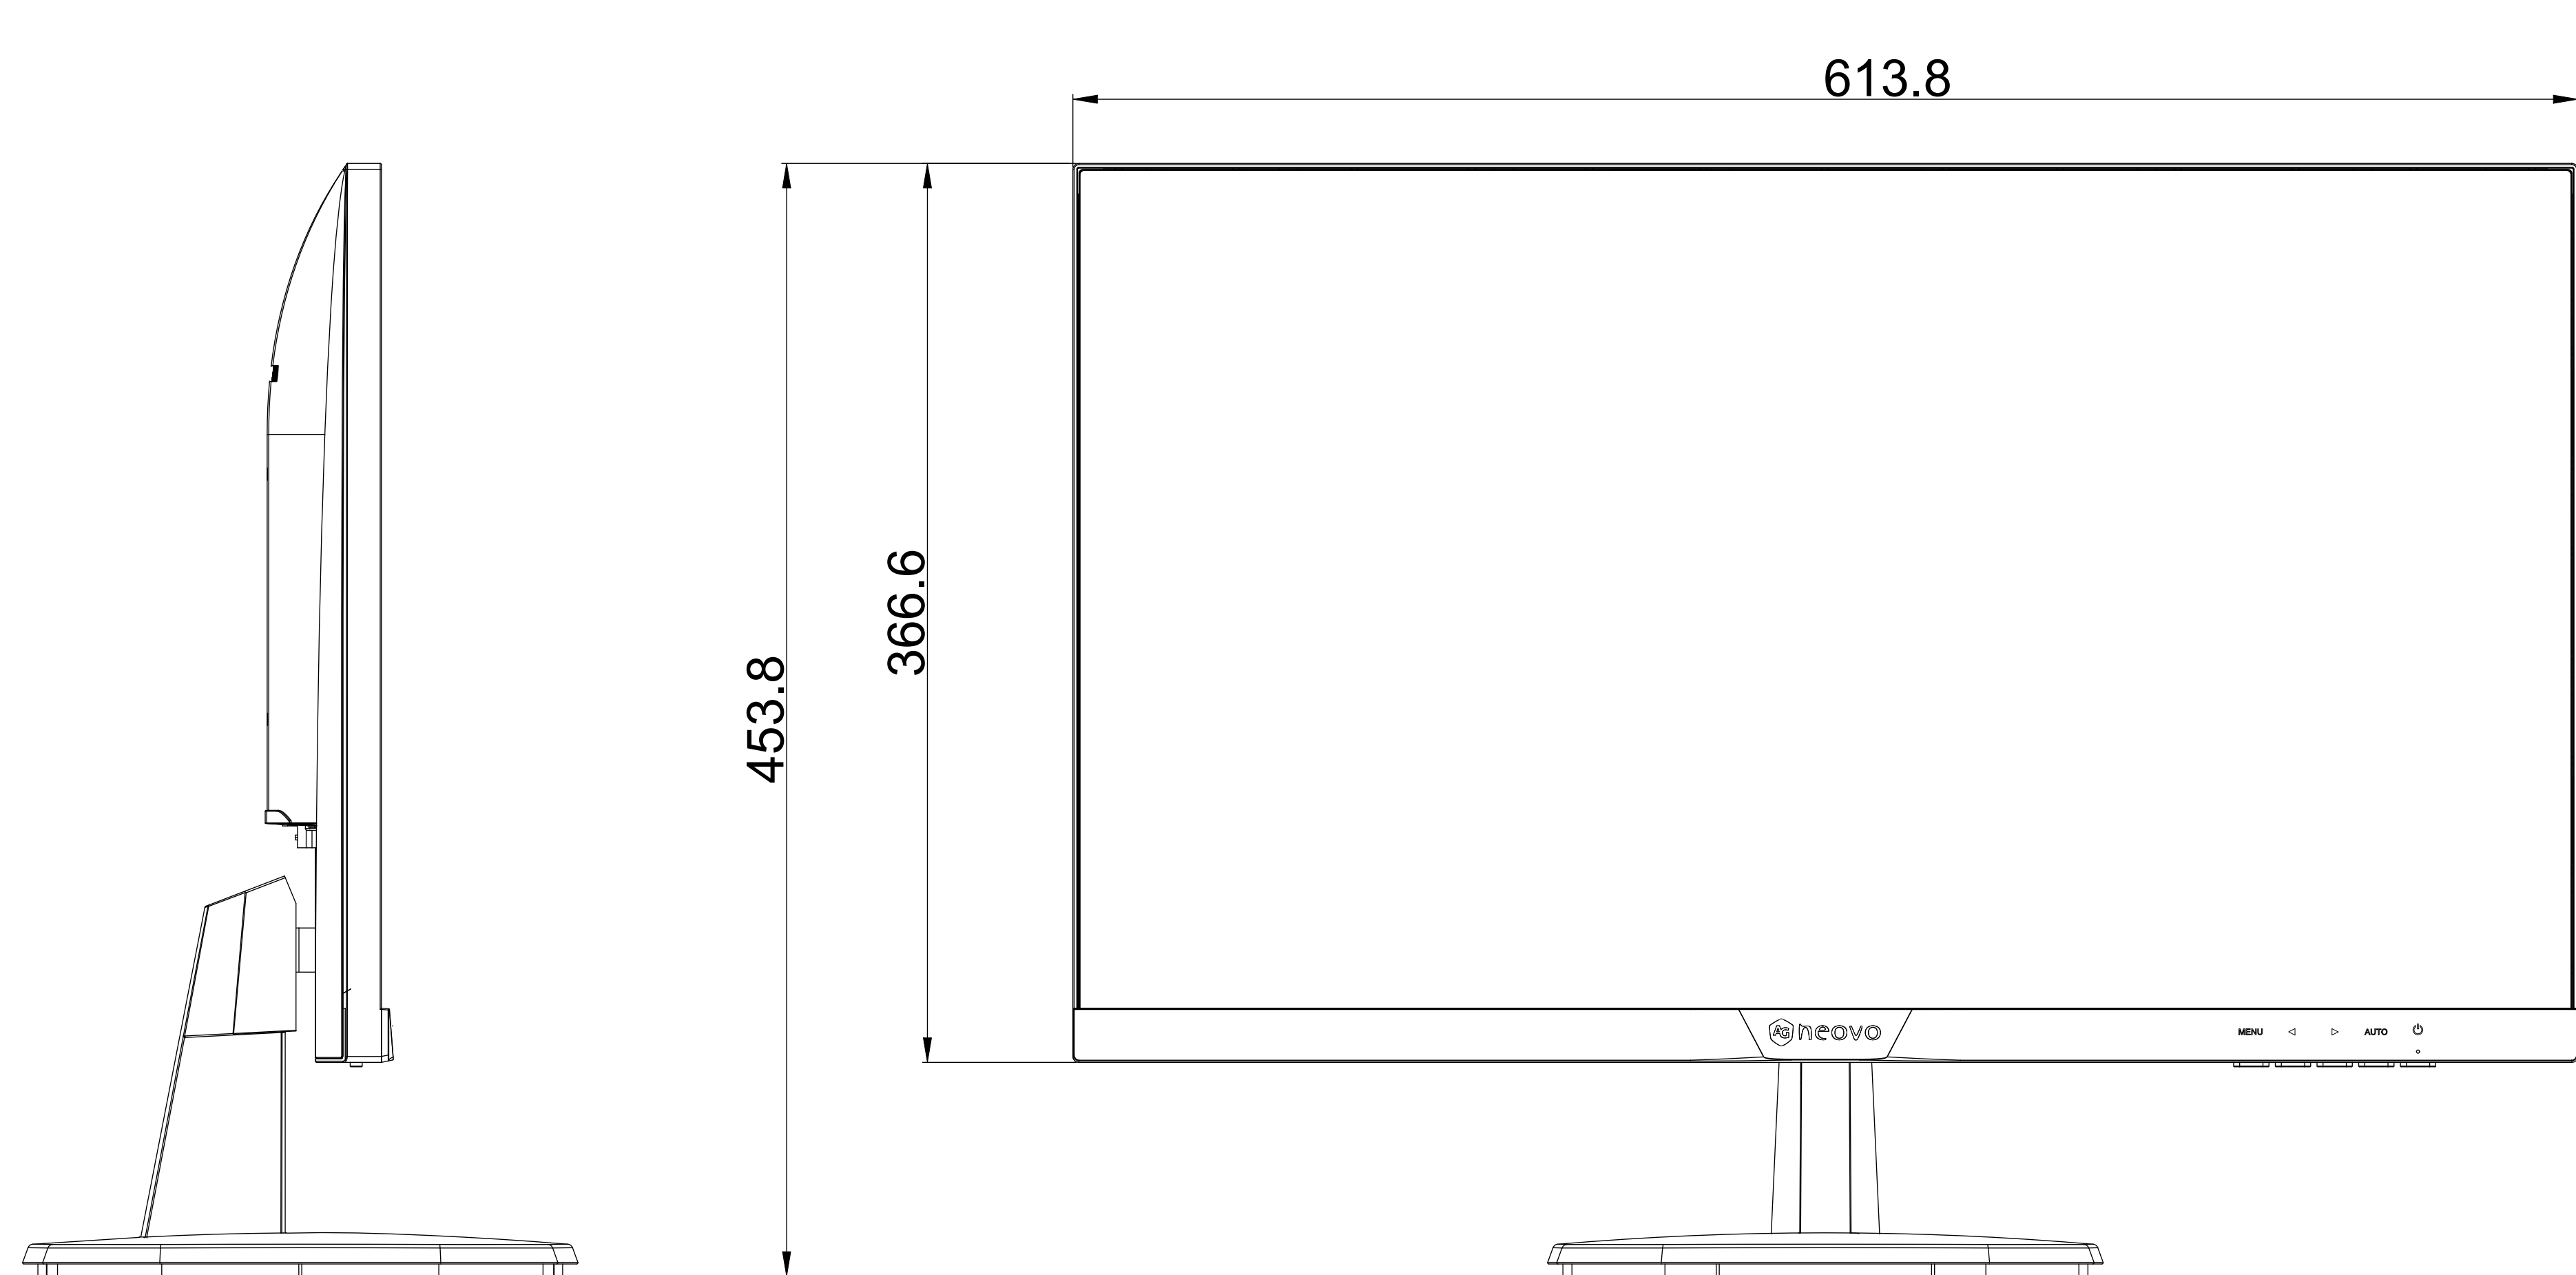

SC-2702
 Net weight : 4.5kg (with Stand)
 4.1kg (w/o Stand)

SPECIFICATIONS SUBJECT TO CHANGE WITHOUT NOTICE.

 www.agneovo.com	Model Name:	
	SC-2702	
<small>THIS DRAWING ON THIS PRINT AND INFORMATION BELONG WITH AG Neovo. ANY REPRODUCTION IN PART OR WHOLE WITHOUT WRITTEN PERMISSION OF AG Neovo IS PROHIBITED.</small>		<small>P/C:SC2720</small> <small>SCALE 1:1 UNITS mm V.1.01</small>